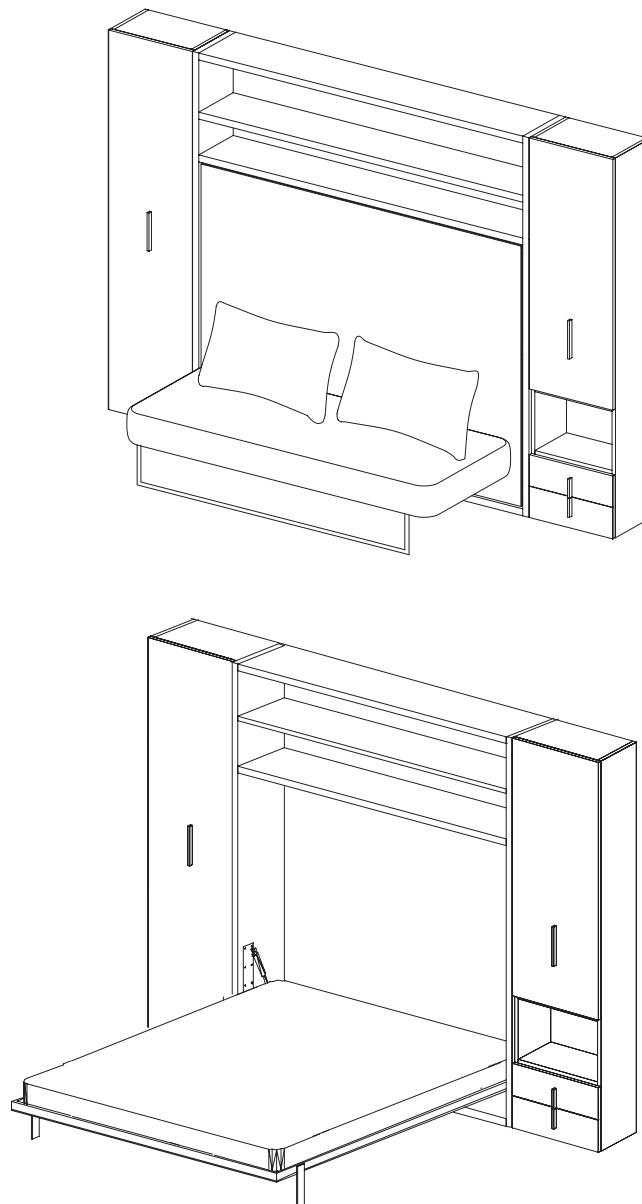

Transformable System ADAM

ADAM Horizontal tilting double bed

Adam is a double bed with slatted base always ready to sleep .

The opening system is composed by lateral hooks located between the side and the panel . During the opening movement , two metal feet come out the bed base becoming a support for the bed

Adam is available also with front sofa.

TECHNICAL INFORMATION

Opening mechanism by gas springs

Wooden Structure with adjustable nylon feet.

Slatted bed base with frame in tubular reinforced iron and multilayer bent beech wood slats, fixed to the frame with nylon/rubber gaskets.

-REMARK : A plasterboard wall does not guarantee a firm fixing.

-The opening system is fixed to the structure with gears that remain perfectly tight in both the day and night positions.

-Maximum weight supported by the bed: kg. 200

ADAM

ADAM

Tilting double bed with horizontal opening system

Dimensions :

- Closed mm. 2200 x 2160 x 350
- Open mm. 2200 x 2160 x 1710
- Height of bed base from floor mm. 307
- Height of sofa seat from floor mm. 405