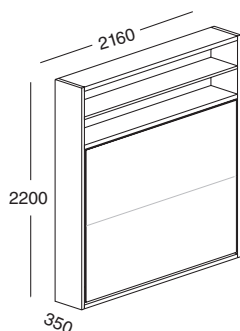

ADAM

ADAM

Tilting double bed with horizontal opening system

Dimensions :

- Closed mm. 2200 x 2160 x 350
- Open mm. 2200 x 2160 x 1710
- Height of bed base from floor mm. 307
- Height of sofa seat from floor mm. 405

- Needed fabric for sofa covering mt. 5 x H. cm. 140

THIS MODEL MUST BE FIXED TO THE WALL

N.B. Prices in the box do not include mattress.

ADAM

ADAM	Code	Mel White	Mel Wh/ Gr Oak	Lacquered
Structure	DAM35ST			
Front panel	DAM35FA			
TOTAL				

ADAM WITH SOFA

ADAMS	Code	Mel White	Mel Wh/ Gr Oak	Lacquered
Structure	DAM35ST			
Front panel	DAM35FA			
Sofa fabric cat 1	DAMDIVUK1			
TOTAL				
Sofa fabric cat 2	DAMDIVUK2			
Sofa customer fabric	DAMDIVCUK			

Description	Dimensions	Finishes	Code	
Double mattress	H. 1970 W. 1500 Th. 180	UK mattress	MDAMUK	
Double coverlet	needed fabric mt. 6 in W. 140 cm.	Fabric cat. 1 Fabric cat. 2 Customer fabric	CMUAUK1 CMUAUK2 CMUACUK	
Reclining stuffed headboard	needed fabric mt. 1,5 in W. 140 cm.	Fabric cat. 1 Fabric cat. 2 Customer fabric	TRMUK1 TRMUK2 TRMCUK