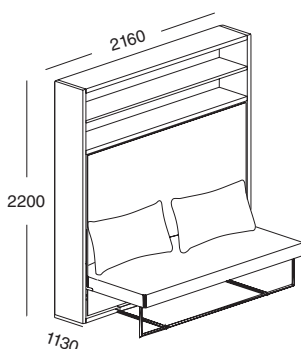

ADAM WITH SOFA