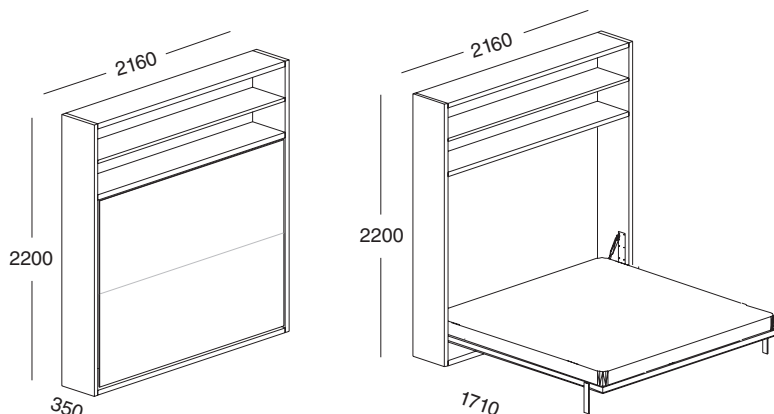

ADAM

ADAM

Tilting double bed with horizontal opening system

Dimensions :

- Closed mm. 2200 x 2160 x 350
- Open mm. 2200 x 2160 x 1710
- Height of bed base from floor mm. 307
- Height of sofa seat from floor mm. 405

- Needed fabric for sofa covering mt. 5 x H. cm. 140

THIS MODEL MUST BE FIXED TO THE WALL

N.B. Prices in the box do not include mattress.