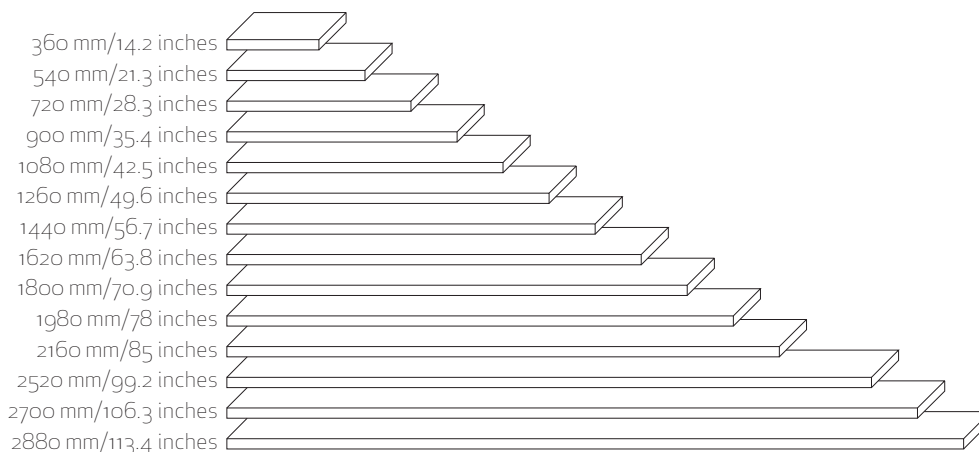

BOISERIE SHELVES

Thickness 40 mm

360 mm/14.2 inches

540 mm/21.3 inches

720 mm/28.3 inches

900 mm/35.4 inches

1080 mm/42.5 inches

1260 mm/49.6 inches

1440 mm/56.7 inches

1620 mm/63.8 inches

1800 mm/70.9 inches

1980 mm/78 inches

2160 mm/85 inches

2520 mm/99.2 inches

2700 mm/106.3 inches

2880 mm/113.4 inches

BOISERIE SHELVES WITH LATERAL SIDES

Thickness 22 mm, height of lateral sides 87 mm

348 mm
13.7 inches

528 mm
20.8 inches

708 mm
27.9 inches

888 mm
35 inches

1068 mm
42 inches