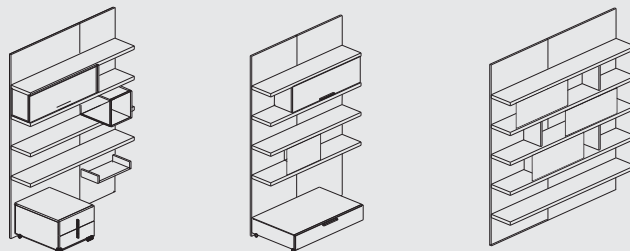

BOISERIE

BOISERIE design pierluigi colombo

Modular vertical wall panels to be equipped with shelves and fittings, to be integrated to Transformable systems

Dimensions:
Modular vertical wall panels:
Height 2200 mm/86.6 inches
Width 360-540-720-900-1080 mm
/14.2-21.3-28.3-35.4-42.5 inches

Chelves:
Width da 360 mm a 2880 mm
/14.2 a 113.4 inches
Depth 287 mm/113 inches

BOISERIE PANELS

Thickness 22 mm, with adjustable feet 12 mm H from the ground

360 mm
14.2 inches

540 mm
21.3 inches

720 mm
28.3 inches

Box

Dimensions 321 x 321 x 350 mm
/ 12.6 x 12.6 x 13.8 inches

Box with door

Dimensions 321 x 321 x 372 mm
/ 12.6 x 12.6 x 14.6 inches

Partition vertical panel

Dimensions 253 x 321 x 22 mm
/ 10 x 12.6 x 0.9 inches

Dimensions 900 x 540 mm
/35.4 x 21.3 inches

Dimensions 1080 x 540 mm
/42.5 x 21.3 inches

Dimensions 1800 x 540 mm
/70.9 x 21.3 inches
Available only in Melamine White,
melamine Whited/graphite oak,
Lacquered